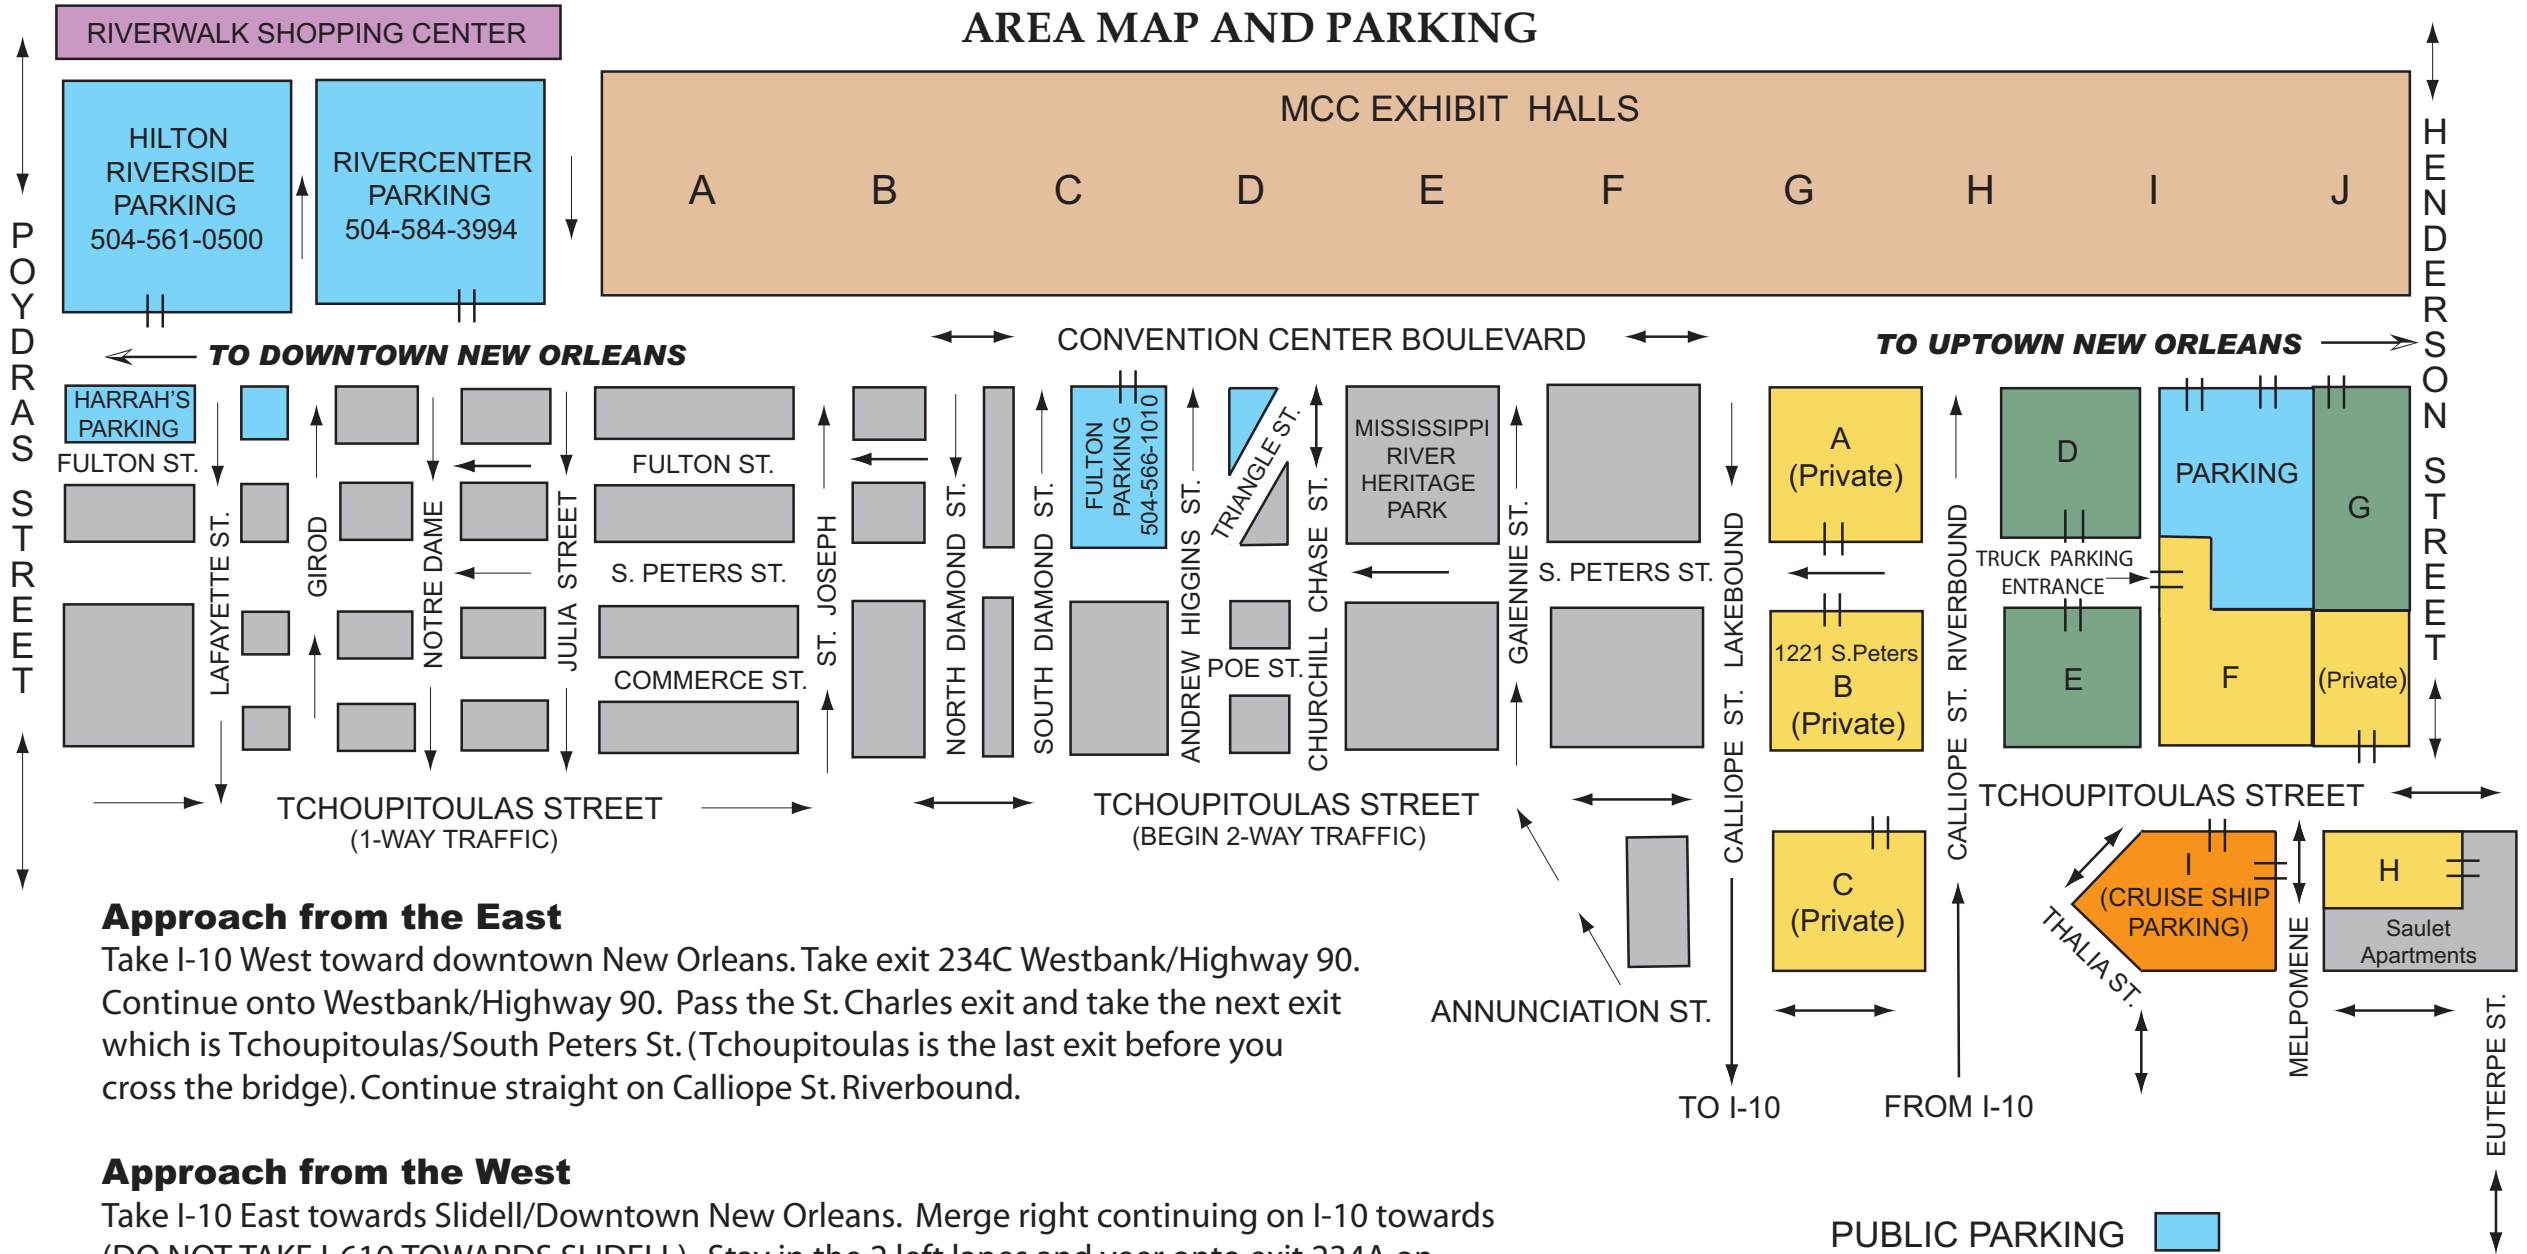

# MORIAL CONVENTION CENTER - NEW ORLEANS

## AREA MAP AND PARKING

### Approach from the East

Take I-10 West toward downtown New Orleans. Take exit 234C Westbank/Highway 90. Continue onto Westbank/Highway 90. Pass the St. Charles exit and take the next exit which is Tchoupitoulas/South Peters St. (Tchoupitoulas is the last exit before you cross the bridge). Continue straight on Calliope St. Riverbound.

### Approach from the West

Take I-10 East towards Slidell/Downtown New Orleans. Merge right continuing on I-10 towards (DO NOT TAKE I-610 TOWARDS SLIDELL). Stay in the 2 left lanes and veer onto exit 234A on the left toward Westbank/Highway 90. (DO NOT REMAIN ON I-10 TOWARDS SLIDELL). Exit right at Tchoupitoulas/South Peters St. exit (Tchoupitoulas is the last exit before you cross the bridge). Continue straight on Calliope Street Riverbound.